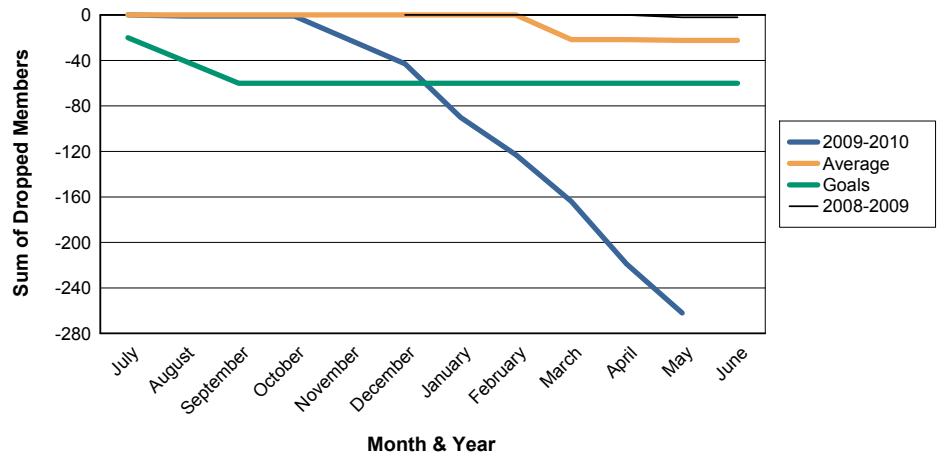

Sum of Dropped Members/ Month & Year

For District 382