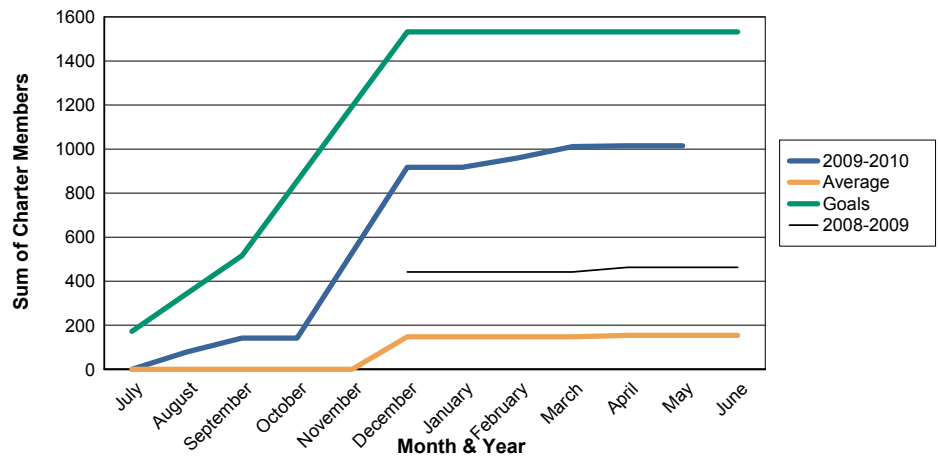

Sum of Charter Members/ Month & Year

For District 382