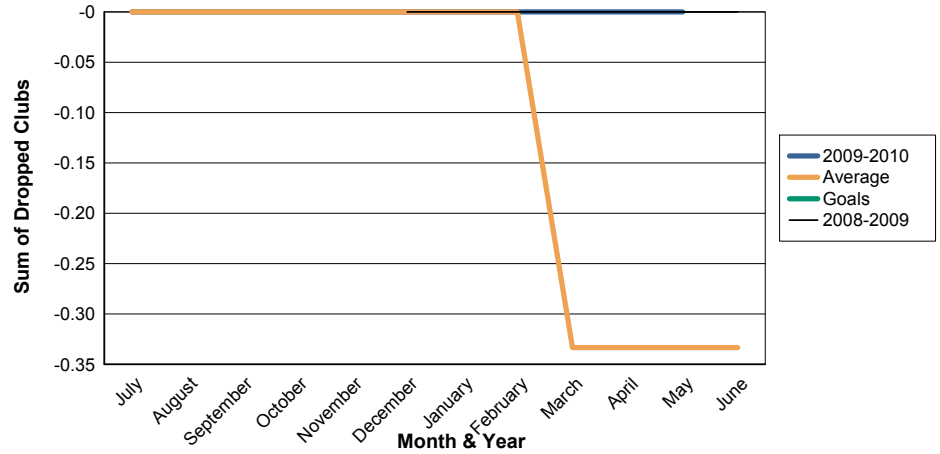

3 Year Comparisons for GMT Constitutional Area 5

By GMT District

As of May 2010

Sum of New Clubs/ Month & Year

For District 382

Sum of Dropped Clubs/ Month & Year

For District 382

Sum of Net Clubs/ Month & Year