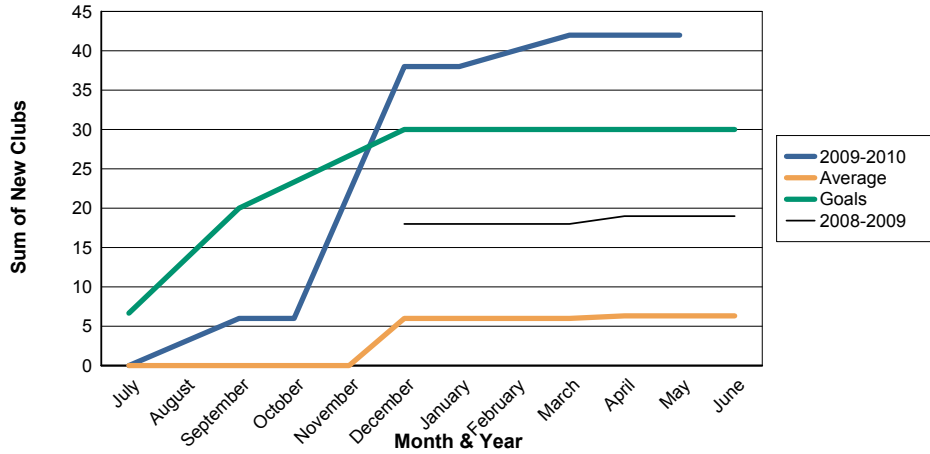

3 Year Comparisons for GMT Constitutional Area 5

By GMT District

As of May 2010

Sum of New Clubs/ Month & Year

For District 382

Sum of Dropped Clubs/ Month & Year

For District 382

Sum of Net Clubs/ Month & Year