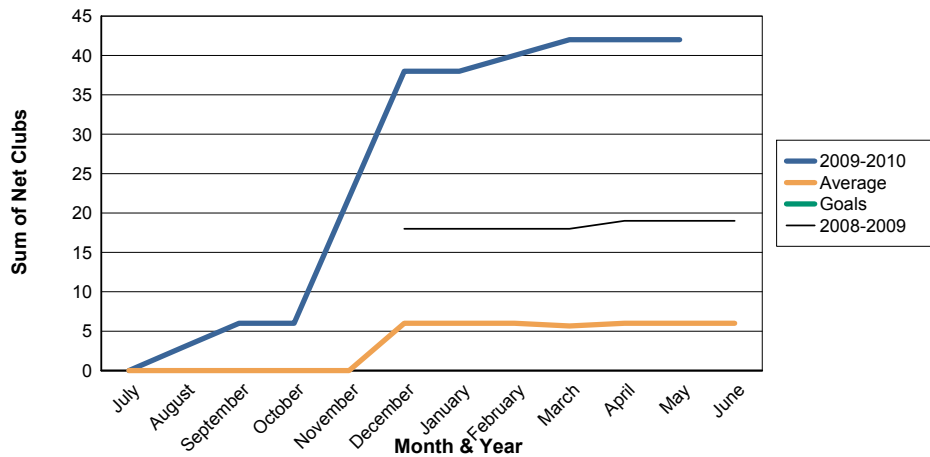

Sum of Net Clubs/ Month & Year

For District 382