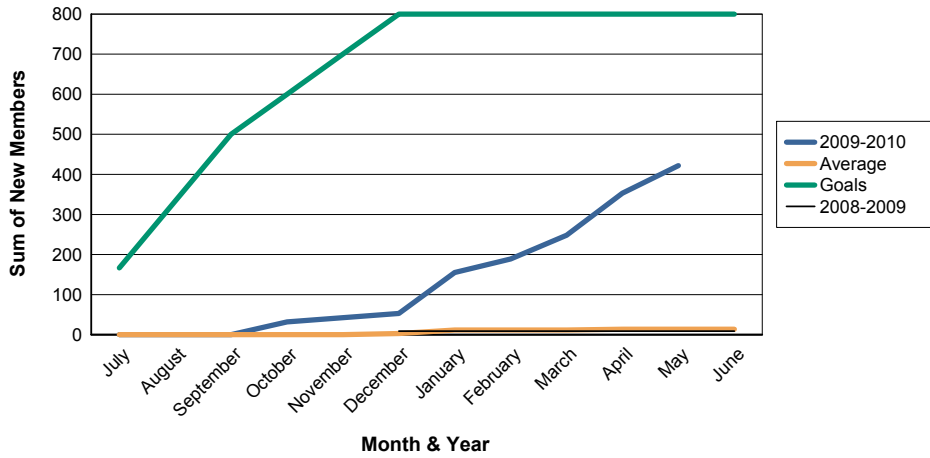

For District 382

Sum of Charter Members/ Month & Year

For District 382

3 Year Comparisons for GMT Constitutional Area 5

By GMT District

As of May 2010

Sum of New Members/ Month & Year

For District 382

Sum of Dropped Members/ Month & Year

For District 382

Sum of Net Members/ Month & Year

For District 382